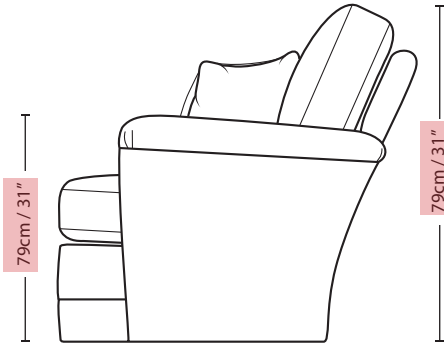

SAVANNAH

4 SEATER HIGH BACK

33cm / 13" | 219cm / 86" | 33cm / 13"

284cm / 112"

Overall Height	Overall Width	Overall Depth	Arm Height	Back Height of Frame	Seat Height	Arm Width	Inside Width Arm to Arm	Seat Depth to Cushions	Seat Depth no Cushions
97cm / 38"	284cm / 112"	114cm / 45"	79cm / 31"	79cm / 31"	51cm / 20"	33cm / 13"	219cm / 86"	64cm / 25"	81cm / 32"

Seating sizes vary to a great extent and particularly wherever there are soft cushions involved, this is magnified with front of seat to back cushion depths, whilst formal back cushions will vary with age and plumping. It is essential to note that scatter back cushion depths will adjust from which point you measure, overtime and with plumping, the accurate measurement does not exist as it will resize each and every time you enjoy its comfort.