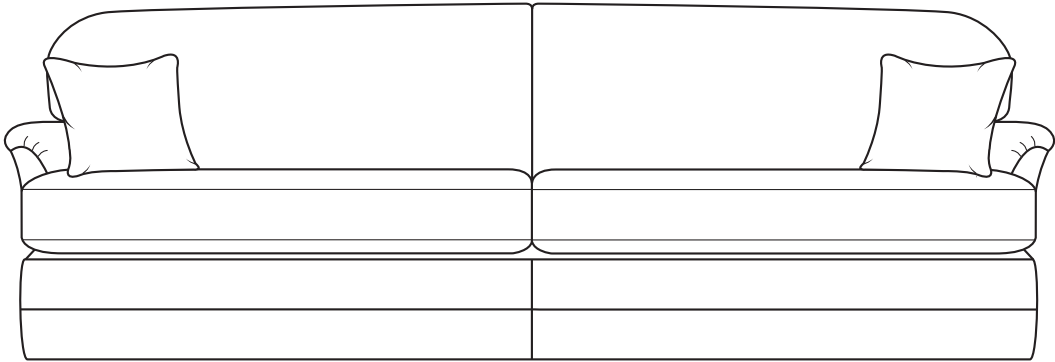

SAVANNAH

4 SEATER HIGH BACK

33cm / 13" | 219cm / 86" | 33cm / 13"

284cm / 112"

Overall Height	Overall Width	Overall Depth	Arm Height	Back Height of Frame	Seat Height	Arm Width	Inside Width Arm to Arm	Seat Depth to Cushions	Seat Depth no Cushions
97cm / 38"	284cm / 112"	114cm / 45"	79cm / 31"	79cm / 31"	51cm / 20"	33cm / 13"	219cm / 86"	64cm / 25"	81cm / 32"

Seating sizes vary to a great extent and particularly wherever there are soft cushions involved, this is magnified with front of seat to back cushion depths, whilst formal back cushions will vary with age and plumping. It is essential to note that scatter back cushion depths will adjust from which point you measure, overtime and with plumping, the accurate measurement does not exist as it will resize each and every time you enjoy its comfort.