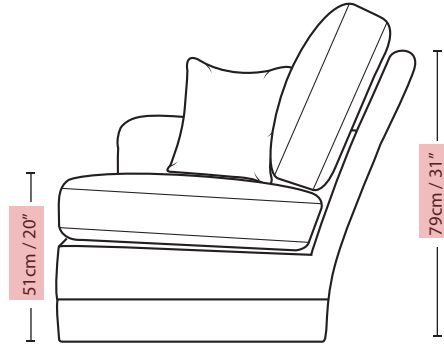

SAVANNAH

4 SEATER HIGH BACK

33cm / 13" | 219cm / 86" | 33cm / 13"

284cm / 112"

Overall Height	Overall Width	Overall Depth	Arm Height	Back Height of Frame	Seat Height	Arm Width	Inside Width Arm to Arm	Seat Depth to Cushions	Seat Depth no Cushions
97cm / 38"	284cm / 112"	114cm / 45"	79cm / 31"	79cm / 31"	51cm / 20"	33cm / 13"	219cm / 86"	64cm / 25"	81cm / 32"

Seating sizes vary to a great extent and particularly wherever there are soft cushions involved, this is magnified with front of seat to back cushion depths, whilst formal back cushions will vary with age and plumping. It is essential to note that scatter back cushion depths will adjust from which point you measure, overtime and with plumping, the accurate measurement does not exist as it will resize each and every time you enjoy its comfort.